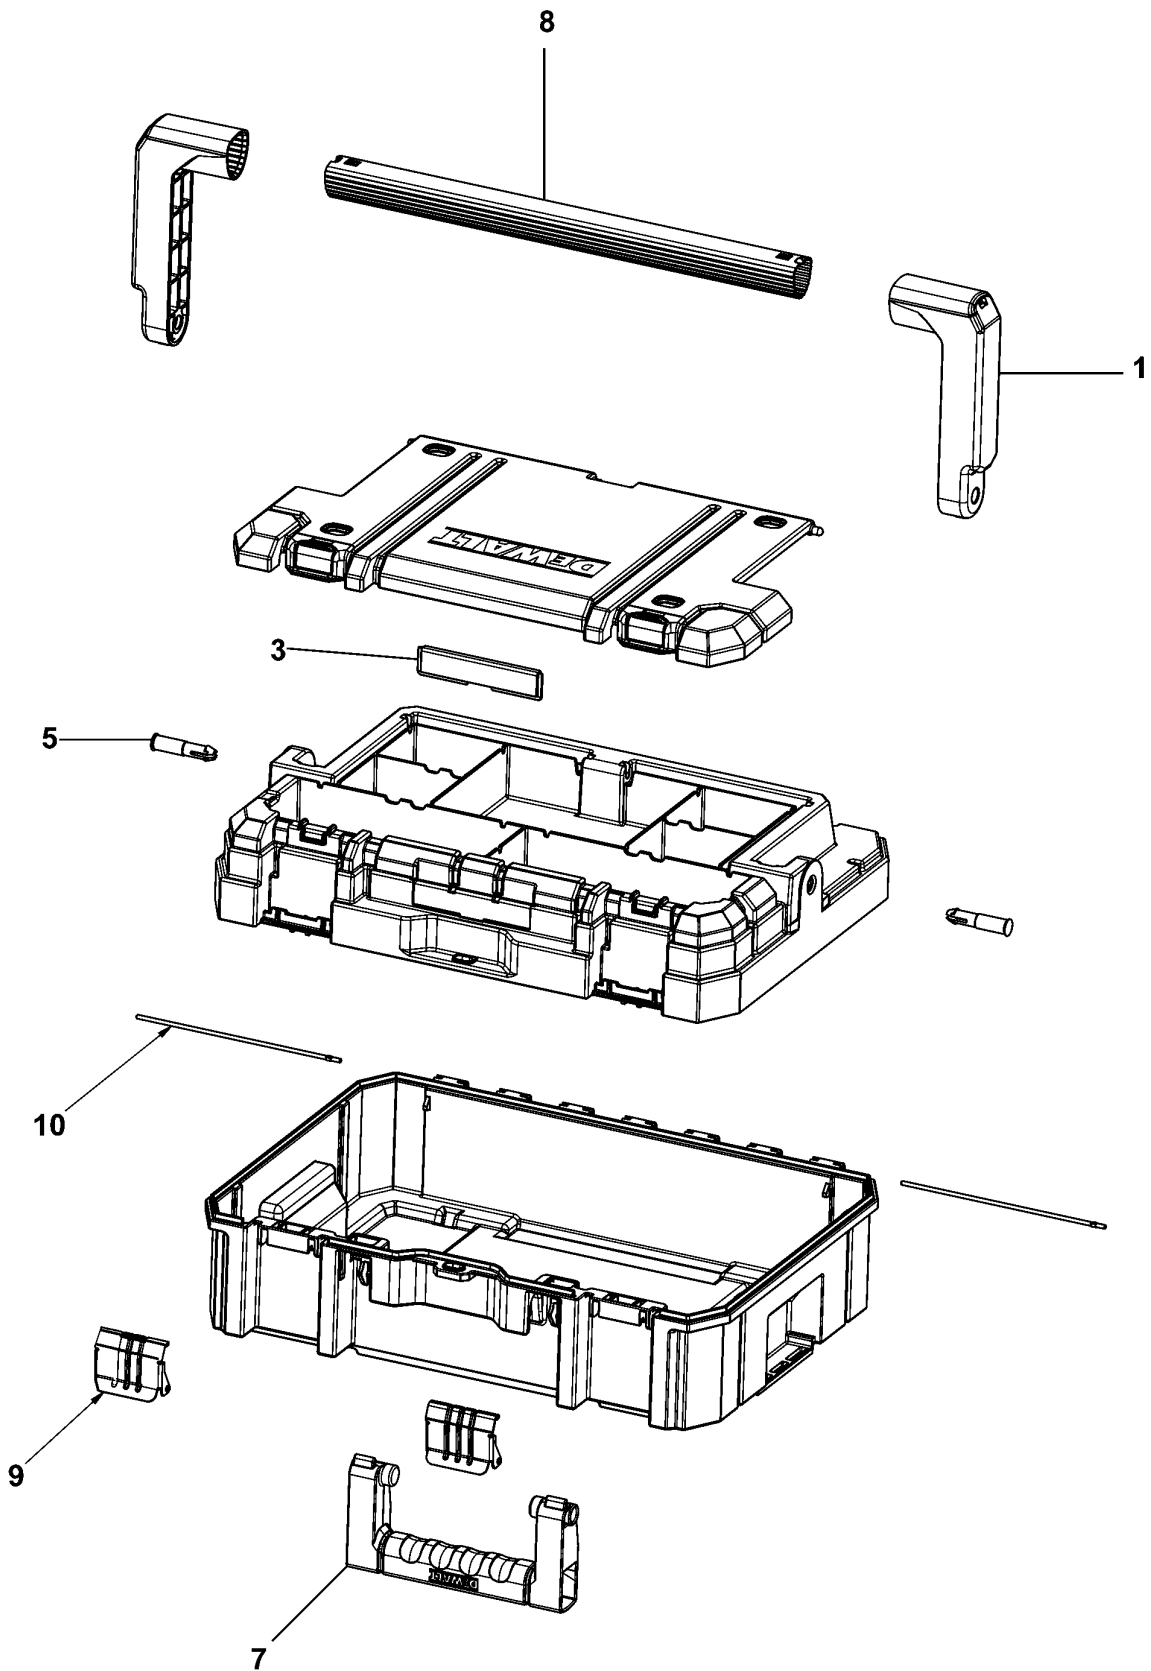

DWST83344-1 WORKBOX 1

## Parts List DWST83344-1 WORKBOX 1

Item	Part Number	Qty	Part Description	General Description	Other Info	Repair Inst	Markets
1	H2500530	2	HANDLE			No	XJ
3	H2500531001	1	COVER			No	XJ
5	H2300076008	2	PIN			No	XJ
7	H1400196008	1	HANDLE			No	XJ
8	P910564	1	TUBE			No	XJ
9	P910190	2	LATCH			No	XJ
10	P910770	2	HINGE			No	XJ